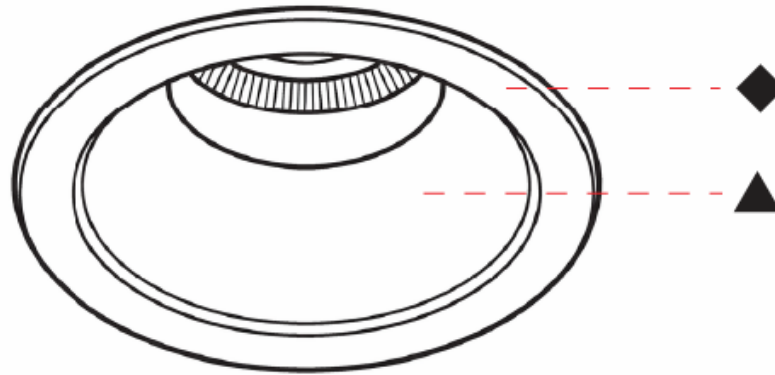

A350195-

PROJECT

TYPE

SPECIFIER

QUANTITY

DATE