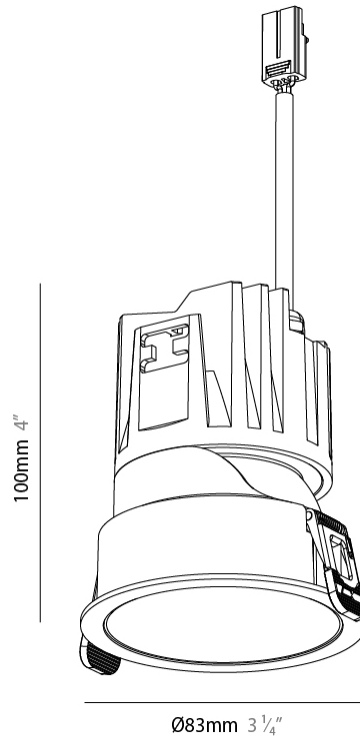

GENERAL

Series: Bioniq Evo
Partner: Prolicht
Division: Architectural
Installation: Recessed
Product Type: Downlight
Mounting Location: Ceiling
Light Distribution: Adjustable / Direct

PHYSICAL

Aperture Sizes - Downlights: 3"
Shape: Round
Diameter (mm): 83
Diameter (in): 3 1/4
Height (mm): 100
Depth (mm): 105
Height (in): 4
Depth (in): 4 1/8
Ceiling Thickness (mm): 2 - 20
Ceiling Thickness (in): 1/16 - 13/16
Weight (kg): 0.3
Fixture Finish: SSR / BKV / CWI / CRY / HAB / UFT / ITA / RUA / FTG / MYG / LOD / PUS / FRO / FUP / KIA / POP / BLS / SPG / MEY / GOH / CHC / COM / ABZ / JAG / OBR / MOS / ROR
Fixture Material: Extruded Aluminum
Cut-out Measurements: Ø 75mm/2 15/16"

ELECTRICAL

Lamp Type: LED (Zhaga Standard)
Input Wattage (W): 13
Total Output Wattage (W): 11.8
Dimming: Non-dimming / DALI Dimming / MATTER Dimming
Driver Included: No
Driver Location: Remote
Driver Type: Constant Current - Universal
Driver Class: Class 2
Constant Current (MA): 250mA
Upon Request: 0-10V Dimming / Phase Dimming

LED

Color Temperature (°K): 2400 / 2700 / 3000 / 3500 / 4000
Max. Delivered Lumen (lm): Max 698
Nominal Lumen (lm): Max 1231
CRI: >90 CRI
Efficiency (%): 81.9%
Lamp Life (hrs): 50000

OPTICAL

Beam Angle: 10
Adjustability: Rotational 350° / Tilt 30°

RATINGS AND CERTIFICATIONS

Certified By: Certified for North American Standards
IP rating: IP65
Glare Rating: ≤ 10