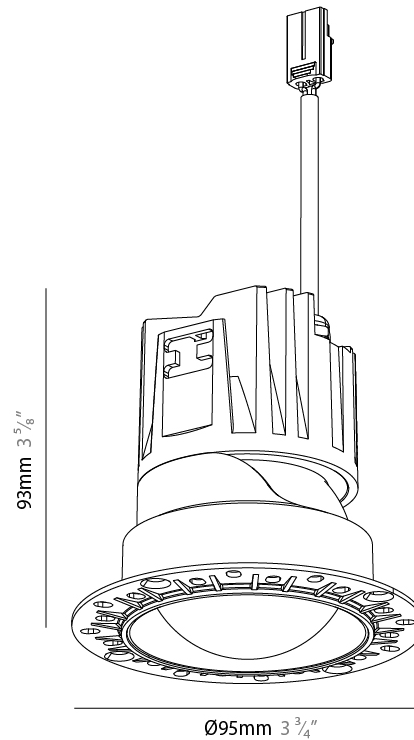

GENERAL

Series: Bioniq Evo
Partner: Prolicht
Division: Architectural
Installation: Trimless
Product Type: Downlight
Mounting Location: Ceiling
Light Distribution: Adjustable / Direct

PHYSICAL

Aperture Sizes - Downlights: 3"
Shape: Round
Diameter (mm): 67
Diameter (in): 2 5/8
Height (mm): 95
Depth (mm): 105
Height (in): 3 3/4
Depth (in): 4 1/8
Ceiling Thickness (mm): 10 - 50
Ceiling Thickness (in): 3/8 - 1 15/16
Weight (kg): 0.3
Fixture Finish: SSR / BKV / CWI / CRY / HAB / UFT / ITA / RUA / FTG / MYG / LOD / PUS / FRO / FUP / KIA / POP / BLS / SPG / MEY / GOH / CHC / COM / ABZ / JAG / OBR / MOS / ROR
Fixture Material: Extruded Aluminum
Cut-out Measurements: Ø 75mm/2 15/16"

ELECTRICAL

Lamp Type: LED (Zhaga Standard)
Input Wattage (W): 12.8
Total Output Wattage (W): 11.8
Dimming: Non-dimming / DALI Dimming / MATTER Dimming
Driver Included: No
Driver Location: Remote
Driver Type: Constant Current - Universal
Driver Class: Class 2
Constant Current (mA): 350mA
Upon Request: 0-10V Dimming / Phase Dimming

LED

Color Temperature (°K): 2400 / 2700 / 3000 / 3500 / 4000
Max. Delivered Lumen (lm): Max 604
Nominal Lumen (lm): Max 1065
CRI: >90 CRI
Efficiency (%): 47
Lamp Life (hrs): 50000

OPTICAL

Beam Angle: 10
Adjustability: Rotational 350° / Tilt 30°

RATINGS AND CERTIFICATIONS

Certified By: Certified for North American Standards
IP rating: IP65
Glare Rating: ≤ 10

PROJECT
TYPE
SPECIFIER
QUANTITY
DATE