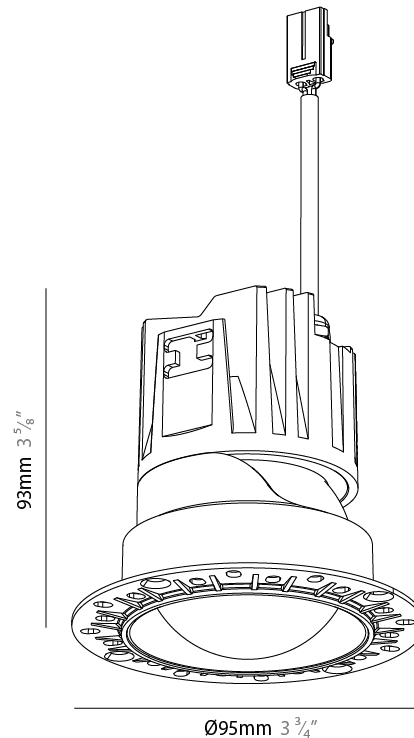

GENERAL

Series: Bioniq Evo
Partner: Prolicht
Division: Architectural
Installation: Trimless
Product Type: Downlight
Mounting Location: Ceiling
Light Distribution: Adjustable / Direct

PHYSICAL

Aperture Sizes - Downlights: 3"
Shape: Round
Diameter (mm): 95
Diameter (in): 3 3/4
Height (mm): 93
Depth (mm): 105
Height (in): 3 5/8
Depth (in): 4 1/8
Ceiling Thickness (mm): 10 - 50
Ceiling Thickness (in): 3/8 - 1 15/16
Weight (kg): 0.3
Fixture Finish: [BLK / WHI / ARB / CHR](#)
Fixture Material: Extruded Aluminum
Cut-out Measurements: Ø 75mm/2 15/16"

ELECTRICAL

Lamp Type: LED (Zhaga Standard)
Input Wattage (W): 12.8
Total Output Wattage (W): 11.8
Dimming: Non-dimming / DALI Dimming / MATTER Dimming
Driver Included: No
Driver Location: Remote
Driver Type: Constant Current - Universal
Driver Class: Class 2
Constant Current (MA): 350mA
Upon Request: 0-10V Dimming / Phase Dimming

LED

Color Temperature (*K): [2400 / 2700 / 3000 / 3500 / 4000](#)
Max. Delivered Lumen (lm): Max 604
Nominal Lumen (lm): Max 1065
CRI: >90 CRI
Efficiency (%): 47
Lamp Life (hrs): 50000

OPTICAL

Beam Angle: 10
Adjustability: Rotational 350° / Tilt 30°

RATINGS AND CERTIFICATIONS

Certified By: Certified for North American Standards
IP rating: IP65
Glare Rating: ≤ 10

PROJECT _____
TYPE _____
SPECIFIER _____
QUANTITY _____
DATE _____