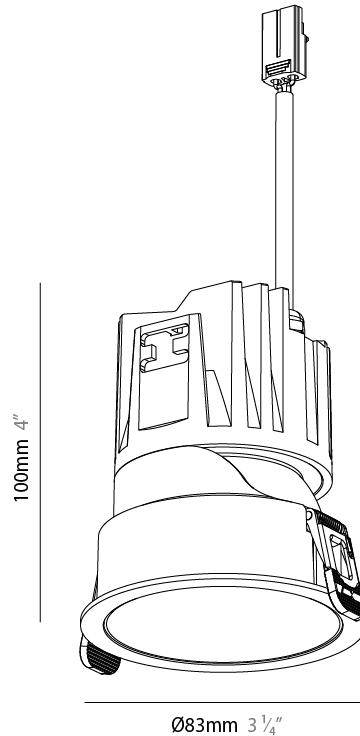

GENERAL

Series: Bioniq Evo
Partner: Prolicht
Division: Architectural
Installation: Recessed
Product Type: Downlight
Mounting Location: Ceiling
Light Distribution: Adjustable / Direct

PHYSICAL

Aperture Sizes - Downlights: 3"
Shape: Round
Diameter (mm): 83
Diameter (in): 3 1/4
Height (mm): 100
Depth (mm): 105
Height (in): 4
Depth (in): 4 1/8
Ceiling Thickness (mm): 2 - 20
Ceiling Thickness (in): 1/16 - 13/16
Weight (kg): 0.3
Fixture Finish: [BLK](#) / [WHI](#) / [ARB](#) / [CHR](#)
Holder Finish: [WHI](#) / [BLK](#)
Fixture Material: Extruded Aluminum
Cut-out Measurements: Ø 75mm/2 15/16"

ELECTRICAL

Lamp Type: LED (Zhaga Standard)
Input Wattage (W): 13
Total Output Wattage (W): 11.8
Dimming: Non-dimming / DALI Dimming / MATTER Dimming
Driver Included: No
Driver Location: Remote
Driver Type: Constant Current - Universal
Driver Class: Class 2
Constant Current (MA): 250mA
Upon Request: 0-10V Dimming / Phase Dimming

LED

Color Temperature (°K): [2400](#) / [2700](#) / [3000](#) / [3500](#) / [4000](#)
Max. Delivered Lumen (lm): Max 698
Nominal Lumen (lm): Max 1231
CRI: >90 CRI
Efficiency (%): 81.9%
Lamp Life (hrs): 50000

OPTICAL

Beam Angle: 10
Adjustability: Rotational 350° / Tilt 30°

RATINGS AND CERTIFICATIONS

Certified By: Certified for North American Standards
IP rating: IP65
Glare Rating: ≤ 10

PROJECT _____
TYPE _____
SPECIFIER _____
QUANTITY _____
DATE _____